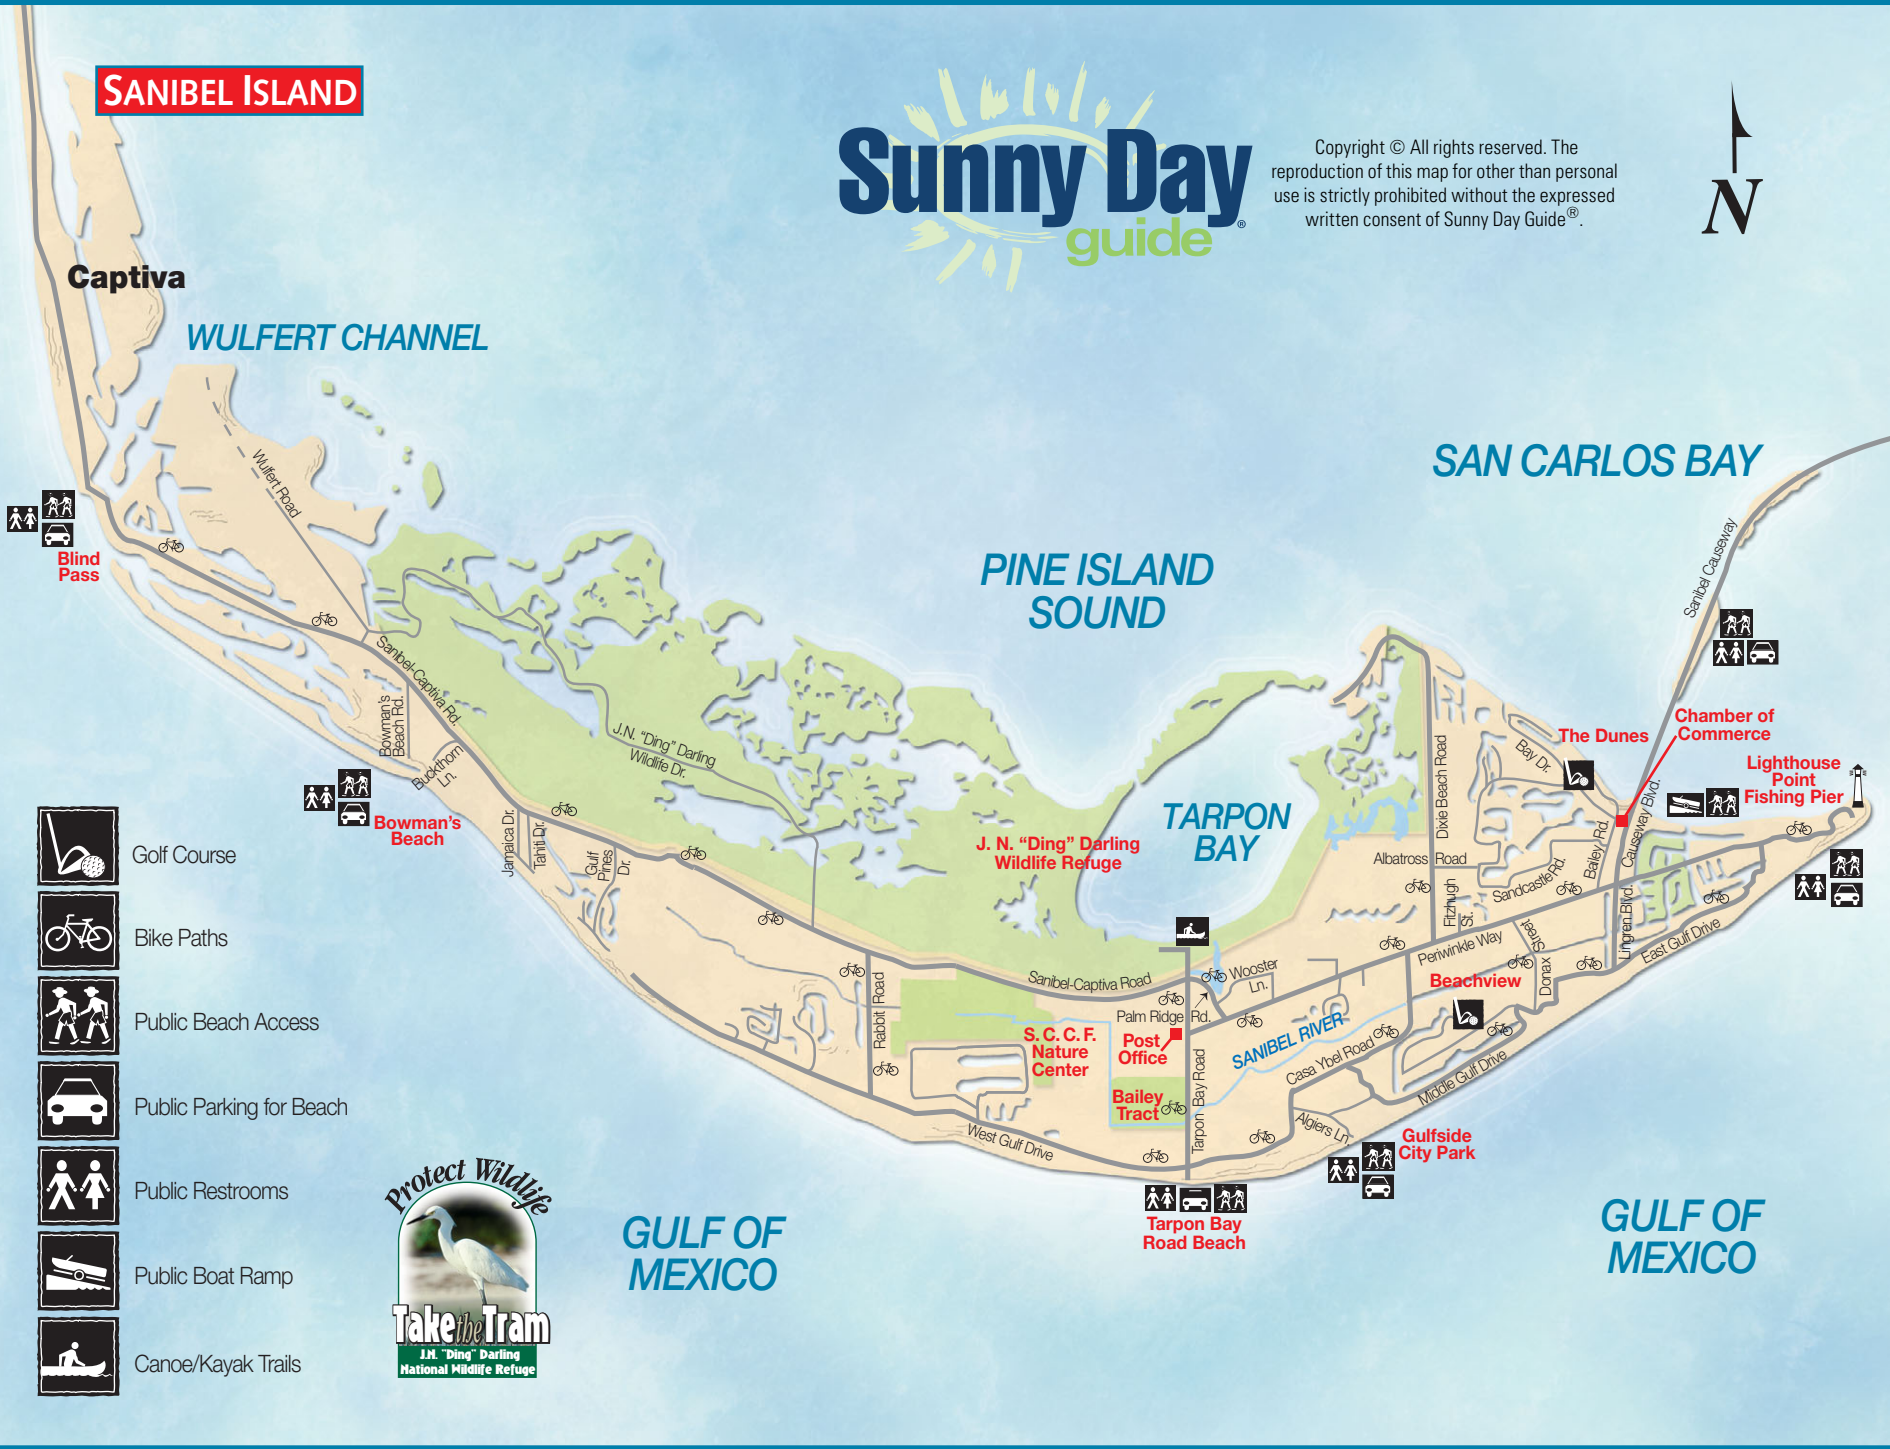

SANIBEL ISLAND

Copyright © All rights reserved. The reproduction of this map for other than personal use is strictly prohibited without the expressed written consent of Sunny Day Guide®.

Blind Pass

Golf Course

Bike Paths

Public Beach Access

Public Parking for Beach

Public Restrooms

Public Boat Ramp

Canoe/Kayak Trails

GULF OF MEXICO

GULF OF MEXICO