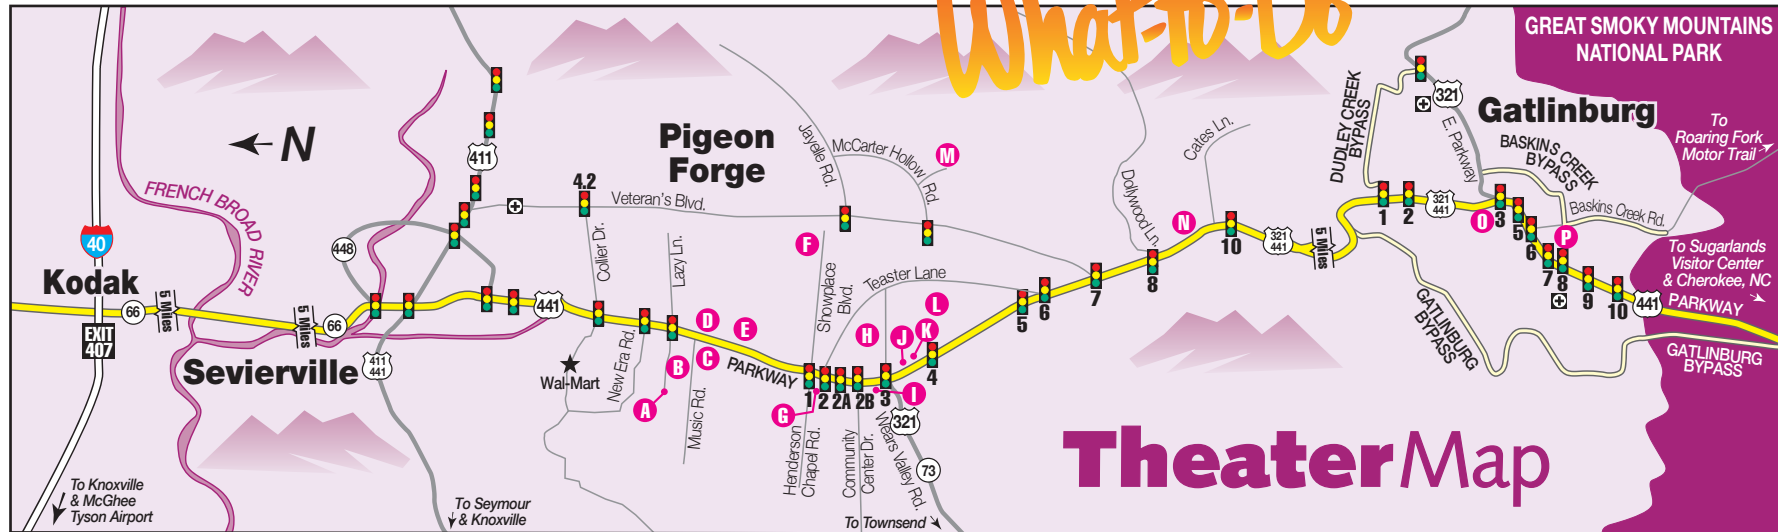

What-to-Do

TheaterMap

P

888-482-3330

SWEET FANNY ADAMS THEATRE

O

865-436-4039

Dolly Parton's Stampede
DINNER ATTRACTION