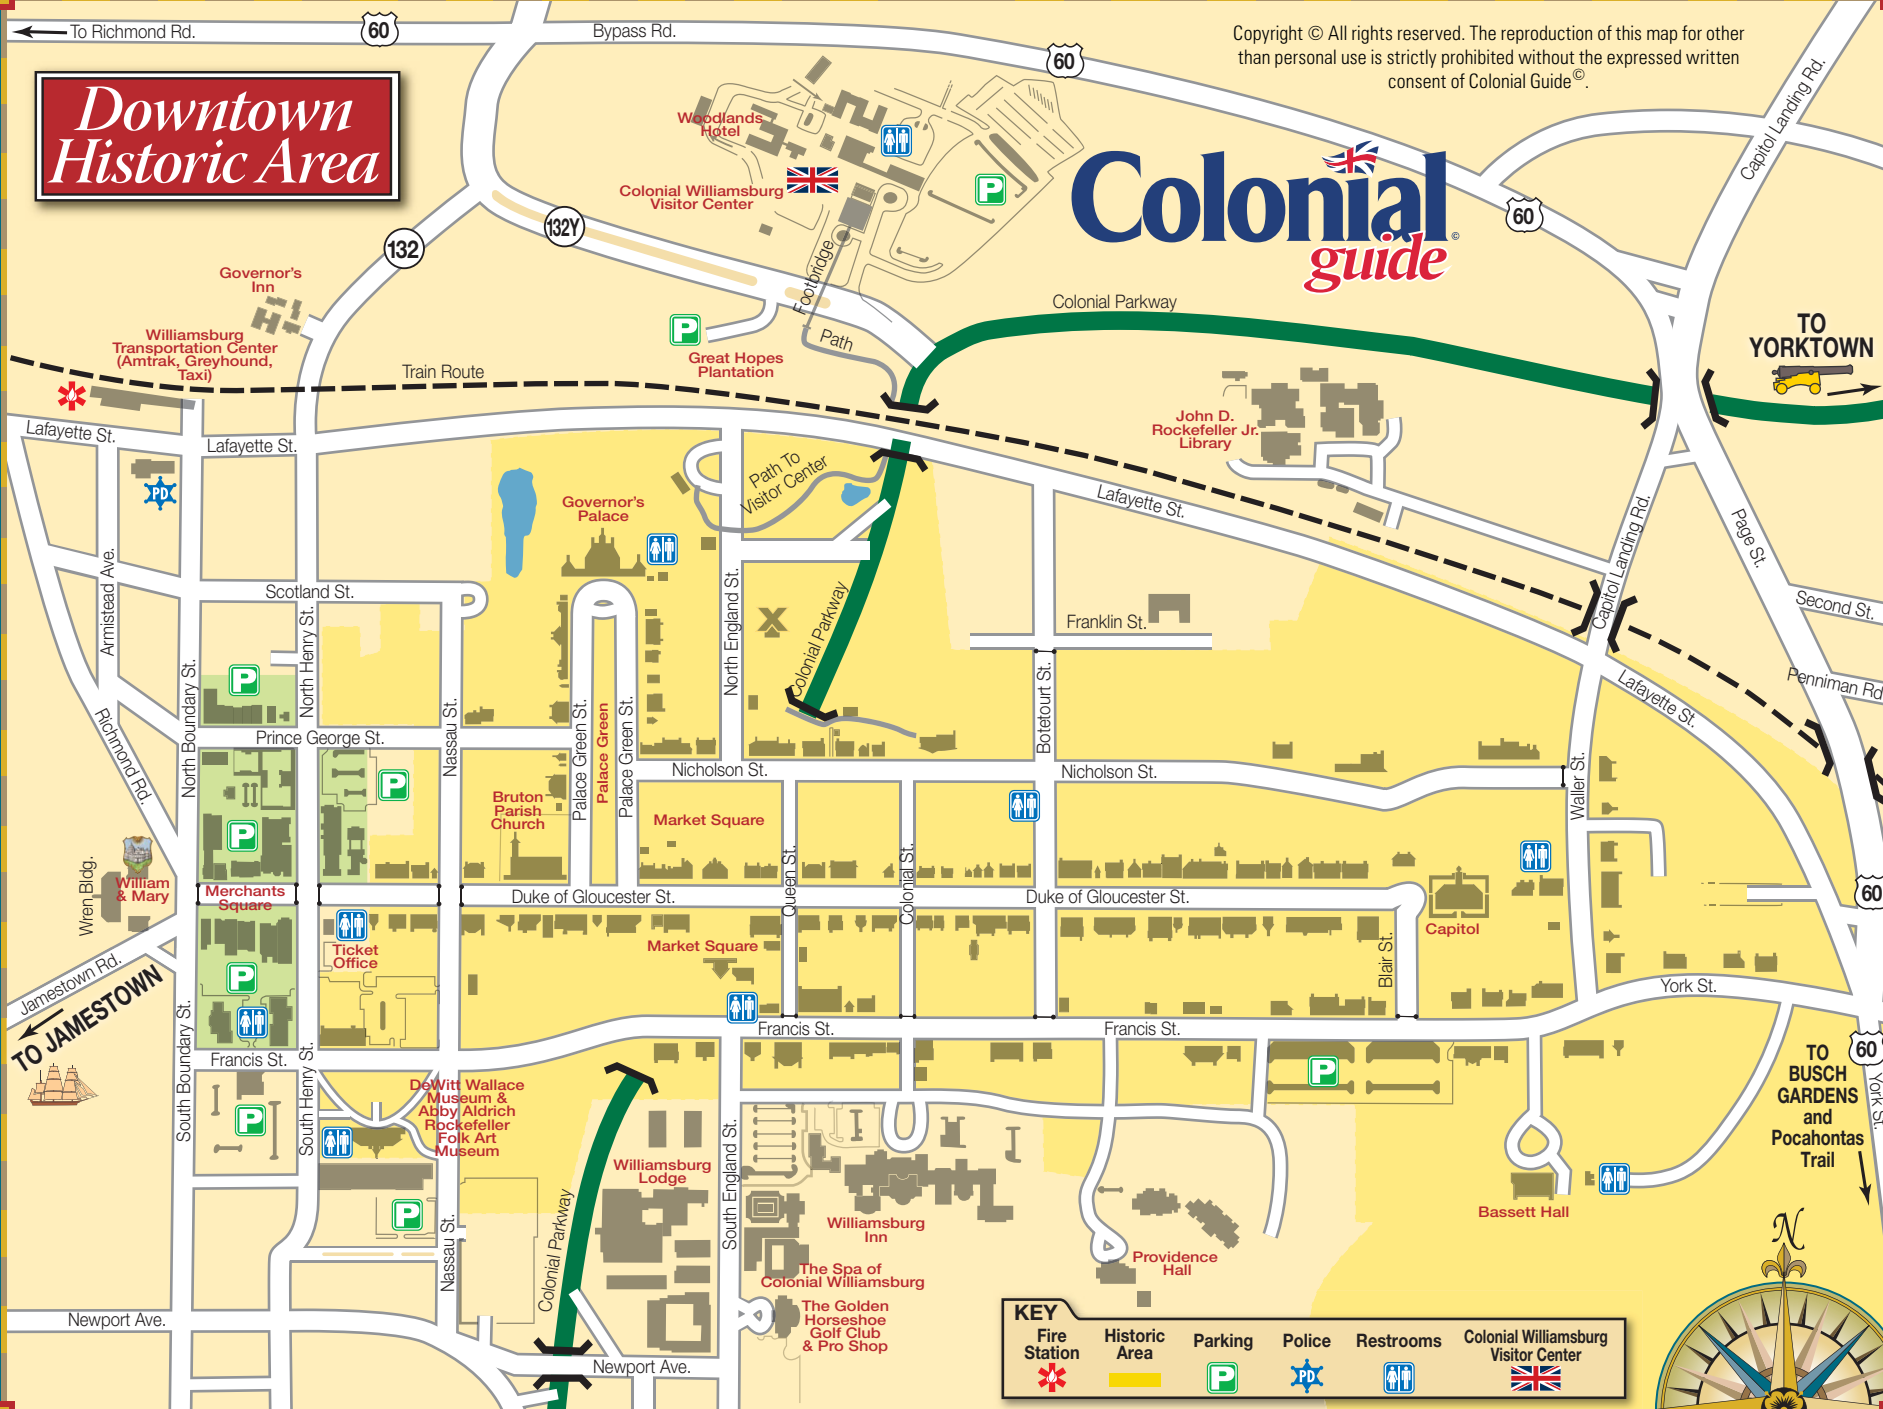

To Richmond Rd.

60

Bypass Rd.

60

Copyright © All rights reserved. The reproduction of this map for other than personal use is strictly prohibited without the expressed written consent of Colonial Guide®.

# Downtown Historic Area

# Colonial guide

TO YORKTOWN

TO JAMESTOWN

TO BUSCH GARDENS and Pocahontas Trail

KEY					
Fire Station	Historic Area	Parking	Police	Restrooms	Colonial Williamsburg Visitor Center